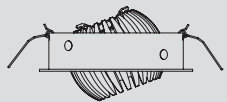

Dido 60

M230 DK
ø 137 mm H 65 mm