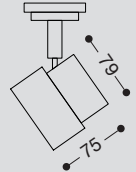

Minos 79

Minos 99

Minos Tellus

UK Methusalem fixtures made of aluminum, have the CLT label that guarantees the luminous flux, light color and lifespan.

NL Methusalem armaturen uit aluminium, voorzien van het CLT label dat garant staat voor behoud van lichtstroom, lichtkleur en levensduur.

D Methusalem leuchten aus alu. Designkühlkörper mit CLT label. Dadurch wird der Lichtstrom, Lichtfarbe, und die Lebensdauer garantiert.

Design: Egbert Keen

Tellus 64

Tellus 79

Type nr.		Citizen LED	
Photometric		Beam angle	
Type	code		Data
M236 OS	C4430	25°	C-03
	C4530	36°	
	C4630	50°	
Xicato LED			
	code	angle	Data
	XC 30	41°	X-03
	XD 30	56°	

Type nr.		Citizen LED	
Photometric		Beam angle	
Type	code		Data
M238 OS	C0730	21°	C-04
	C0830	36°	
	C0930	56°	
	C1030	73°	
Xicato LED			
	code	angle	Data
	XE 30	21°	X-04
	XF30	40°	
	XG30	59°	

Minos 79

Minos 99

Type nr.		Citizen LED	
Photometric		Beam angle	
Type	code		Data
M246 OS	C4130	20°	C-01
	C4230	32°	
	C4330	43°	

Type nr.		Citizen LED	
Photometric		Beam angle	
Type	code		Data
M248 OS	C4430	25°	C-02
	C4530	36°	
	C4630	50°	

Tellus 64

Tellus 79

DATA Matrix

Code	mA	Lm	Lm/W	Vf	W	K	CRI
C-01	350	386	121	9,1	3,2	3000	85
	500	524	110	9,5	4,7	3000	85
C-03	350	1577	126	35,6	12,5	3000	85
	500	2160	117	36,9	18,4	3000	85
C-04	350	1680	139	34,5	12,1	3000	85
	500	2331	131	35,5	17,7	3000	85
	700	3143	123	36,6	25,6	3000	85

Code	mA	Lm	Lm/W	Vf	W	K	CRI
C-02	250	1159	131	34,7	8,7	3000	85
	350	1577	126	35,6	12,5	3000	85
X-03	500	1490	110	30,0	13,6	3000	85
	700	2000	103	30,7	19,5	3000	85
X-04	500	1585	120	29,3	13,2	3000	85
	700	2100	111	29,8	18,9	3000	85
	1050	3000	103	30,7	29,3	3000	85

Drivers pag. 58-61

RAL 9018	
RAL 6034	
RAL 7037	
Special	RAL

Methusalem