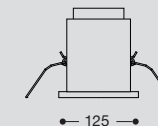

M 246 RF
 ø 65 mm H 75 mm

Tellus 79

M248 RF

Type nr.		Citizen LED	
Photometric		Beam angle	
Type	code		Data
M248 RF	C4430	25°	C-12
	C4530	36°	
	C4630	50°	

M 248 RF
 ø 80 mm H 75 mm

Minos 99

M238 RF

Type nr.		Xicato LED	
Photometric		Beam angle	
Type	code		Data
M238 RF	XE 30	21°	X-03
	XC30	41	
	XD30	56	