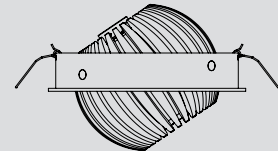

Type nr.		Citizen LED	
Photometric		Beam angle	
Type	code		Data
M246 DK	C4130	25°	C-01
	C4230	36°	
	C4330	50°	

Type nr.		Xicato LED	
Photometric		Beam angle	
Type	code		Data
M236 DK	XC30	41°	X-13
	XD30	56°	

Type nr.		Xicato LED	
Photometric		Beam angle	
Type	code	angle	Data
M238 DK	XC30	41°	X-03
	XD30	56°	

18

M230 DK
ø 137 mm H 65 mm

M232 DK
ø 187 mm H 86 mm

M246 DK
ø 137 mm H 68 mm

M236 DK
ø 137 mm H 77 mm

M238 DK
ø 187 mm H 88 mm