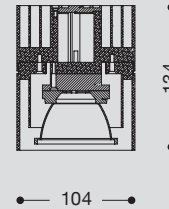

Rhesus 159

M244 HL

Type nr.		Citizen LED		
Photometric		Beam angle		Data
Type	code			
M244 HL	C1930	17°	C-09	
	C2030	25°		
	C2130	50°		
	C9430	114°		
		Xicato LED		
	code	angle	Data	
	XO 30	25°		
	XP 30	41°	X-09	
	XR 30	51°		

Rhesus 104

M242 HL

Type nr.		Citizen LED		
Photometric		Beam angle		Data
Type	code			
M242 HL	C0730	21°	C-07	
	C0830	36°		
	C0930	56°		
	C1030	73°		
		Xicato LED		
	code	angle	Data	
	XH 30	21°		
	XJ 30	40°	X-07	
	XK 30	59°		