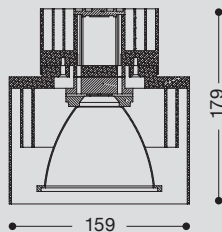

Rhesus 159

M244 HL

Type nr.		Citizen LED	
Photometric		Beam angle	
Type	code		Data
M244 HL	C1930	17°	C-09
	C2030	25°	
	C2130	50°	
	C9430	114°	
Xicato LED			
	code	angle	Data
	XO 30	25°	X-09
	XP 30	41°	
	XR 30	51°