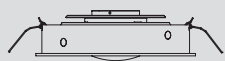

Latinus 159

M234 RF

M 234 RF
 ø 187 mm H 60 mm

Type nr.		Citizen LED	
Photometric		Beam angle	
Type	code		Data
M234	C1000	114°	C-05

Recess

UK Methusalem fixtures of Recess series, made of aluminum, have the CLT label that guarantees the luminous flux, light color and lifespan.