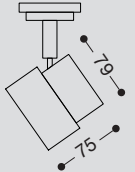

Minos 79

Minos 99

Minos Tellus

UK Methusalem fixtures made of aluminum, have the CLT label that guarantees the luminous flux, light color and lifespan.

NL Methusalem armaturen uit aluminium, voorzien van het CLT label dat garant staat voor behoud van lichtstroom, lichtkleur en levensduur.

D Methusalem leuchten aus alu. Designkühlkörper mit CLT label. Dadurch wird der Lichtstrom, Lichtfarbe, und die Lebensdauer garantiert.

Design: Egbert Keen

Tellus 64

Tellus 79

Type nr.		Citizen LED	
Photometric		Beam angle	
Type	code		Data
M236 OS	C4430	25°	C-03
	C4530	36°	
	C4630	50°	
Xicato LED			
code	angle	Data	
XC 30	41°	X-03	
XD 30	56°		

Type nr.		Citizen LED	
Photometric		Beam angle	
Type	code		Data
M238 OS	C0730	21°	C-04
	C0830	36°	
	C0930	56°	
	C1030	73°	
Xicato LED			
code	angle	Data	
XE 30	21°	X-04	
XF30	40°		
XG30	59°		

Minos 79

Minos 99

Type nr.		Citizen LED	
Photometric		Beam angle	
Type	code		Data
M246 OS	C4130	20°	C-01
	C4230	32°	
	C4330	43°	

Type nr.		Citizen LED	
Photometric		Beam angle	
Type	code		Data
M248 OS	C4430	25°	C-02
	C4530	36°	
	C4630	50°	

Tellus 64

Tellus 79

DATA Matrix

Code	mA	Lm	Lm/W	Vf	W	K	CRI
C-01	350	386	121	9,1	3,2	3000	85
	500	524	110	9,5	4,7	3000	85
C-03	350	1577	126	35,6	12,5	3000	85
	500	2160	117	36,9	18,4	3000	85
C-04	350	1680	139	34,5	12,1	3000	85
	500	2331	131	35,5	17,7	3000	85
	700	3143	123	36,6	25,6	3000	85

Code	mA	Lm	Lm/W	Vf	W	K	CRI
C-02	250	1159	131	34,7	8,7	3000	85
	350	1577	126	35,6	12,5	3000	85
X-03	500	1490	110	30,0	13,6	3000	85
	700	2000	103	30,7	19,5	3000	85
X-04	500	1585	120	29,3	13,2	3000	85
	700	2100	111	29,8	18,9	3000	85
	1050	3000	103	30,7	29,3	3000	85

Drivers pag. 58-61

RAL 9018	
RAL 6034	
RAL 7037	
Special	RAL

Methusalem