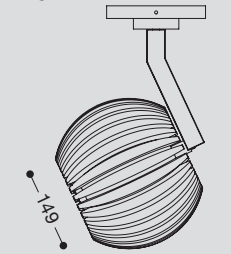

Faunus

UK Ledfixx fixtures of Faunus series, made of aluminum, have the CLT label that guarantees the luminous flux, light color and lifespan.

NL Ledfixx armaturen type Faunus uit aluminium, voorzien van het CLT label dat garant staat voor behoud van lichtstroom, lichtkleur en levensduur.

D Ledfixx leuchten type Faunus aus alu. Design-kühlkörper mit CLT label. Dadurch wird der lichtstrom, Lichtfarbe, und die Lebensdauer garantiert.

Design: Egbert Keen

Faunus 149

LF232 OS