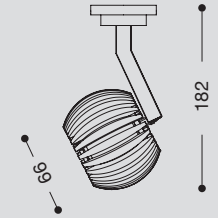

Faunus 99

LF230 OS