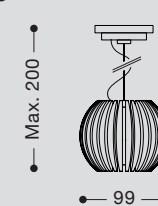

Faunus 99

M230 HL

Type nr.		Citizen LED		Type nr.		Citizen LED	
Photometric		Beam angle		Photometric		Beam angle	
Type	code	Data		Type	code	Data	
M232 HL	C4430	25°	C-03	M230 HL	C4430	25°	C-12
	C4530	36°			C4530	37°	
	C4630	50°			C4630	50°	
Xicato LED							
code		angle	Data				
XC 30		41°	X-03				
XD 30		56°					
Lm	mA	Beam Angle	W	K	CRI		
2100	500	114°	18	3000	85		

DATA Matrix

Code	mA	Lm	Lm/W	Vf	W	K	CRI
C-12	250	1159	131	34,7	8,7	3000	85
C-03	350	1577	126	35,6	12,5	3000	85
	500	2160	117	36,9	18,4	3000	85
X-03	350	1105	119	29,3	9,3	3000	85
	500	1490	110	30,0	13,6	3000	85
	700	2000	103	30,7	19,5	3000	85