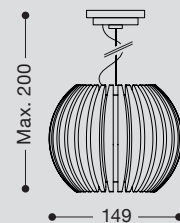

Faunus 149

M232 HL