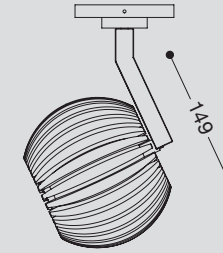

Faunus 99

M230 OA

Faunus 149

M232 OS

Faunus 99

M230 OS

Type nr.	Citizen LED		
Photometric		Beam angle	
Type	code	Data	
M230 OA	C4430	25°	C-12
	C4530	36°	
	C4630	50°	

Type nr.	Citizen LED		
Photometric		Beam angle	
Type	code	Data	
M232 OS	C4430	25°	C-03
	C4530	36°	
	C4630	50°	

Type nr.	Citizen LED		
Photometric		Beam angle	
Type	code	Data	
M230 OS	C4430	25°	C-12
	C4530	36°	
	C4630	50°	