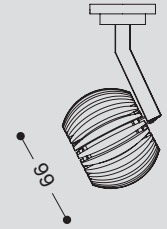

Faunus 99

M230 OS

Type nr.	Citizen LED		
Photometric		Beam angle	
Type	code	Data	
M230 OA	C4430	25°	C-12
	C4530	36°	
	C4630	50°	

Type nr.	Citizen LED		
Photometric		Beam angle	
Type	code	Data	
M232 OS	C4430	25°	C-03
	C4530	36°	
	C4630	50°	

Type nr.	Citizen LED		
Photometric		Beam angle	
Type	code	Data	
M230 OS	C4430	25°	C-12
	C4530	36°	
	C4630	50°	

Faunus

UK Methusalem fixtures of the Faunus series, made of aluminum, have the CLT label that guarantees the luminous flux, light color and lifespan.

NL Methusalem armaturen type Faunus uit aluminium, voorzien van het CLT label dat garant staat voor behoud van lichtstroom, lichtkleur en levensduur.

D Methusalem leuchten type Faunus aus alu. Design-kühlkörper mit CLT label. Dadurch wird der lichtstrom, Lichtfarbe, und die Lebensdauer garantiert.

Design: Egbert Keen