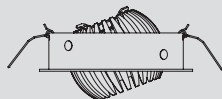

M230 DK
ø 137 mm H 65 mm