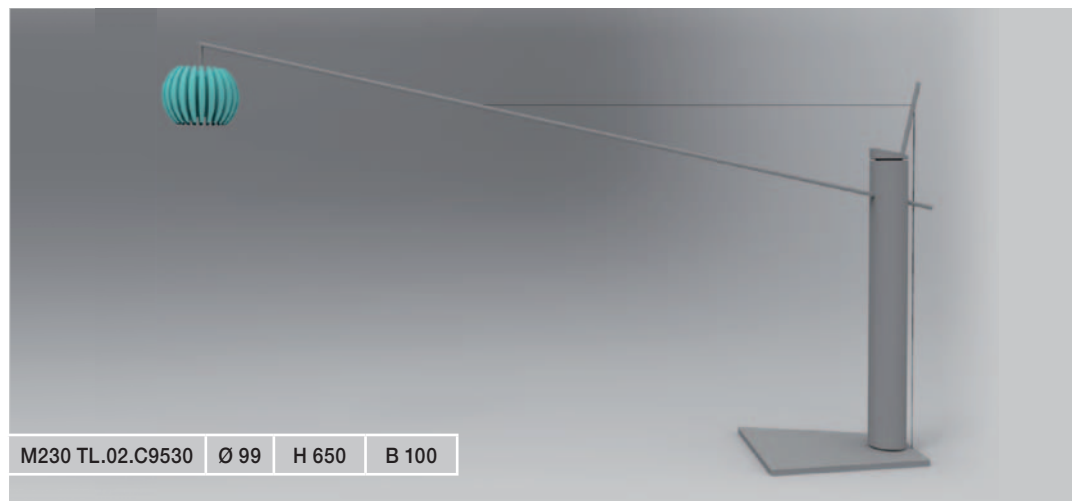

Faunus
149

M232

Lm	mA	Beam Angle	W	K	CRI
1500	350	114°	12,5	3000	85

Lm	mA	Beam Angle	W	K	CRI
2100	500	114°	18	3000	85

keen
Lichtdesign

M230 TL.02.C9530 Ø 99 H 650 B 100

Faunus

UK Methusalem fixtures of the Faunus series, made of aluminum, have the CLT label that guarantees the luminous flux, light color and lifespan.