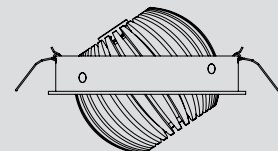

Type nr.		Citizen LED	
Photometric		Beam angle	
Type	code		Data
M246 DK	C4130	25°	C-01
	C4230	36°	
	C4330	50°	

Type nr.		Xicato LED	
Photometric		Beam angle	
Type	code		Data
M236 DK	XC30	41°	X-13
	XD30	56°	

Type nr.		Xicato LED	
Photometric		Beam angle	
Type	code	angle	Data
M238 DK	XC30	41°	X-03
	XD30	56°	

18

M230 DK
ø 137 mm H 65 mm

M232 DK
ø 187 mm H 86 mm

M246 DK
ø 137 mm H 68 mm

M236 DK
ø 137 mm H 77 mm

M238 DK
ø 187 mm H 88 mm