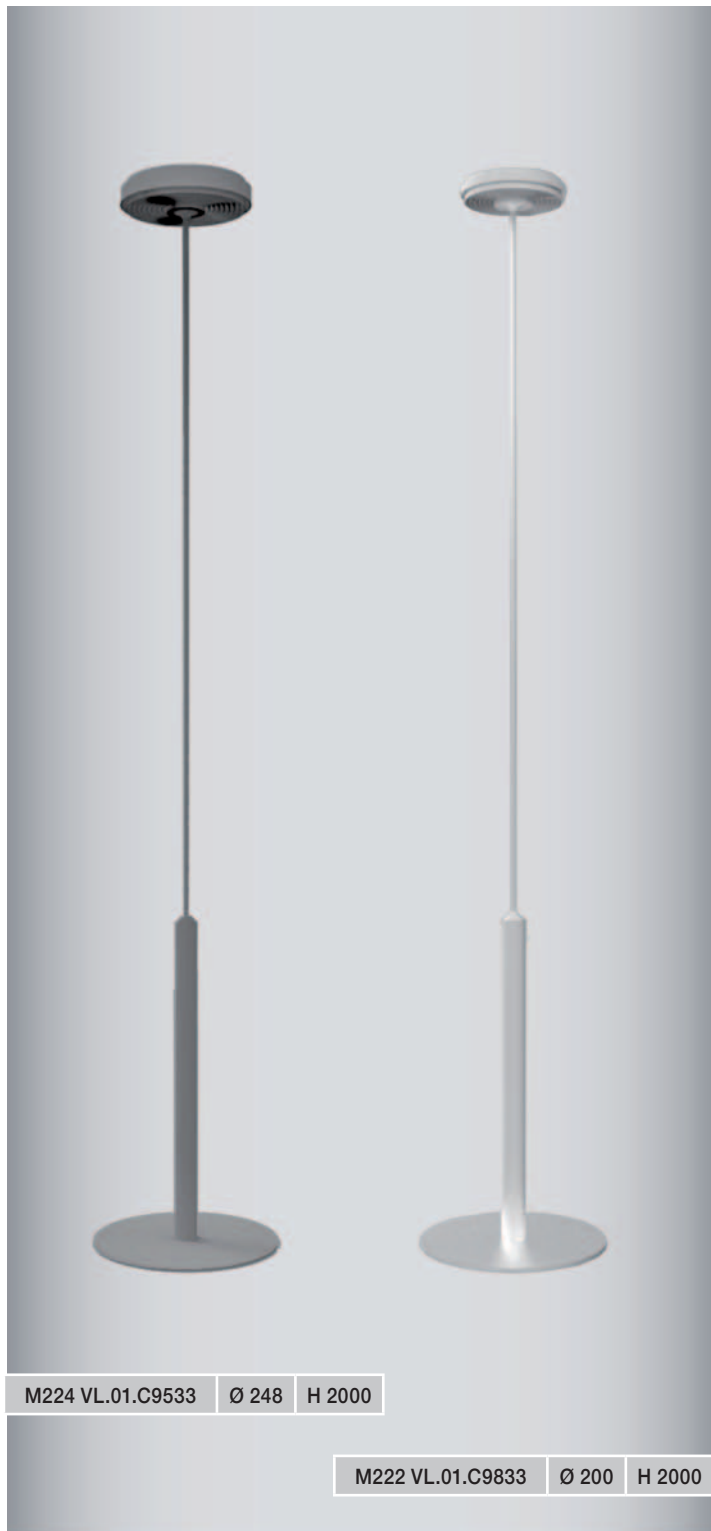

M 222 VL

M 224 VL

M224 VL.01.C9533   Ø 248   H 2000

M222 VL.01.C9833   Ø 200   H 2000