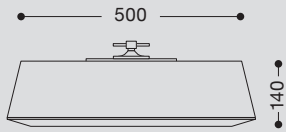

Belus 198

M222HL.03.C9833