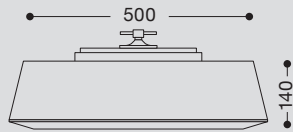

Belus 248

M224 HL.03.C9533

Lm	mA	Beam Angle	W	K	CRI
5000	350	114°	36,3	3000	85

Lm	mA	Beam Angle	W	K	CRI
10000	700	114°	72,3	3000	85