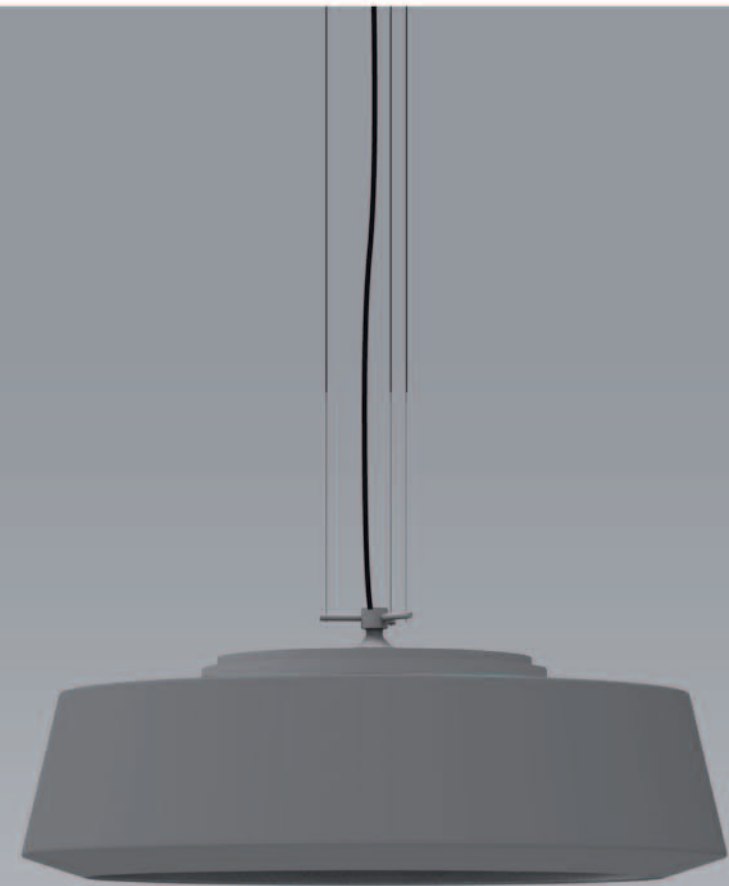

Belus

UK Methusalem fixtures of the Belus series, made of aluminum, have the CLT label that guarantees the luminous flux, light color and lifespan.

NL Methusalem armaturen type Belus uit aluminium, voorzien van het CLT label dat garant staat voor behoud van lichtstroom, lichtkleur en levensduur.

D Methusalem leuchten type Belus aus alu. Design-kühlkörper mit CLT label. Dadurch wird der Lichtstrom, Lichtfarbe, und die Lebensdauer garantiert.

Design: Egbert Keen

Belus 248