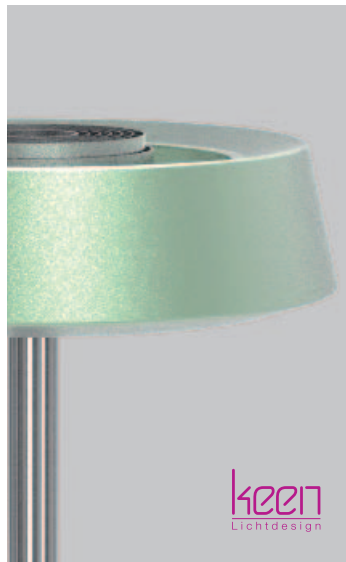

Photometric				Beam angle	Data	Photometric			
Type	code	Beam angle	Type			code	Beam angle	Data	
M222	C9833	114°	C-06	M224	C9533	114°	C-08		

25

Belus

UK Methusalem fixtures of the Belus series, made of aluminum, have the CLT label that guarantees the luminous flux, light color and lifespan.

Lm	mA	Beam Angle	W	K	CRI
5000	350	114°	36,3	3000	85

Lm	mA	Beam Angle	W	K	CRI
10000	700	114°	72,3	3000	85

Belus

UK Methusalem fixtures of the Belus series, made of aluminum, have the CLT label that guarantees the luminous flux, light color and lifespan.

M 222 VL

Lm	mA	Beam Angle	W	K	CRI
5000	350	114°	36,3	3000	85

M 224 VL

Lm	mA	Beam Angle	W	K	CRI
10000	700	114°	72,3	3000	85

keen
Lichtdesign

Belus

UK Methusalem fixtures of the Belus series, made of aluminum, have the CLT label that guarantees the luminous flux, light color and lifespan.